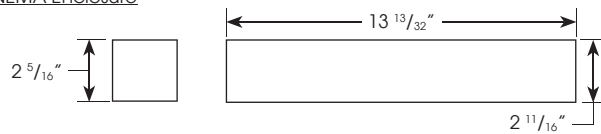

NEMA Enclosure

Electrostatic sensitive device,
observe precautions for
handling

5 year limited
warranty
AMERLUX LED

(see website for details)

ORDERING INFORMATION:

SlimBar Model	Wattage	Length	Color Temp	Beam Spread	Voltage	Leader	Power Supply (ordered separately)	Options (ordered separately)
SB12	1/2W	48" - 4' case 66" - 6' case 96" - 8' case (2-46" joined) 132" - 12' case (2-66" joined)	28K 35K 41K	120D - 120 degrees (standard) 30D - 30 degrees 45D - 45 degrees	24v	WL - wire lead (24")	PS-80 PS-100	NE - driver NEMA enclosure

Mounting Options (order separately, 2 per 4' min)

- SB-FLAT-CLIP - fixed mounting
- SB-ROTO-CLIP - adjustable mounting
- SB-METAL-CLIP - metal fixed mounting
- SB-MAGNET-CLIP - magnetic fixed mounting

SlimBar Example: SB12-1/2W-66-35K-24V-WL

Power Supply Example: PS100-0-10V

Mounting Example: SB-FLAT-CLIP

Cat #:

Amerlux reserves the right to change details that do not affect overall function and performance.