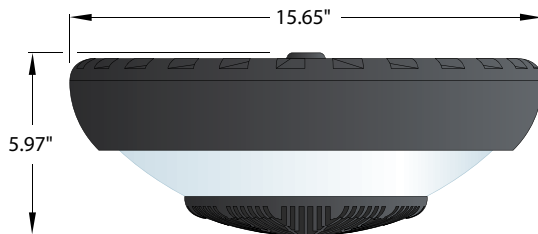

CONSTRUCTION:

- Die-Cast aluminum housing for long lasting durability
- Die-Cast aluminum heatsink for maximum thermal protection
- Acrylic Lens

OPTICS:

- Type III and Type V available
- Indirect LED light output reduces glare from luminaire
- Single LED board design allows for ease of replacement

ELECTRICAL:

- Integral driver
- Input voltage 120v-277v auto-sensing
- Power consumption 48W and 80W
- Controls compatible

MOUNTING:

- Junction box/pendant mount is standard (3/4" NPT stem by others)
- HM - Hook mount
- T - Trunion mount

FINISH:

Premium quality thermoset polyester powdercoat for a durable finish in the following:

1. Standard: SLV - Silver   Premium: CSTM - Custom (consult factory)

ACCESSORY:

BG - Bird guard

DISTRIBUTION:

T3 - Type III
T5 - Type V

LIFE:

50,000+ hours

EFFICACY:

Up to 81 lumens/ watt

CCT:

4000K, 5000K

WEIGHT:

13 lbs

Specifications subject to change, based on final design and components.