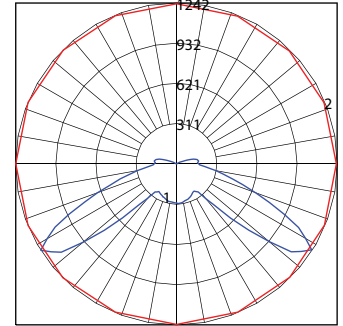

TYPEV

Electrostatic sensitive device.
observe precautions for handling

10 year limited warranty
AMERLUX LED

ORDERING INFORMATION:

Model	Light Dist.	Code	CRI	Approx. Lumens	Total Efficacy	Nominal Input Power	Mounting Options	Finish	Accessory
G300	T3	4L (4,000K)	80	3,890	81 Lm/W	48W	T (Trunion) HM (Hook)	SLV CSTM	BG (Bird Guard)
		5L (5,000K)	80	3,890	81 Lm/W				
	T5	4H (4,000K)	80	5,680	71 Lm/W	80W			
		5H (5,000K)	80	5,680	71 Lm/W				

Ordering options in BOLD

Part String

Example: G300/T5/4H/SLV

Representante Exclusivo
BHP Energy México S. de R.L de C.V

Bosque de Durazos #69 - Torre B 1107-A, Col. Bosques de las Lomas, México DF. 11700
Tel: +52 55 5251 2008 / info@bhpenergy.mx / ventas@bhpenergy.mx / www.bhpenergy.mx