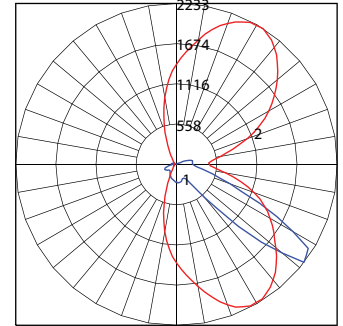

CHAPERONE

LED INDIRECT GARAGE LUMINAIRE

U.5.1.15

The Amerlux Garage Luminaire is designed to replace ceiling mounted garage fixtures as a complete LED luminaire solution. The luminaire is designed to be an ideal energy savings and light quality replacement for linear fluorescent, HID or Metal halide fixtures. Unlike most direct lighting garage fixtures today, that tend to provide an unattractive glare, the Amerlux luminaire uses indirect light technology to reduce glare, improve performance and quality of light. This new garage light is instant on, and can be integrated with many different control system options in the market today.

CONSTRUCTION:

- Die-Cast aluminum housing for long lasting durability
- Die-Cast aluminum heatsink for maximum thermal protection
- Acrylic Lens

OPTICS:

- Type III and Type V available
- Indirect LED light output reduces glare from luminaire
- Single LED board design allows for ease of replacement

ELECTRICAL:

- Integral driver
- Input voltage 120v-277v auto-sensing
- Power consumption 48W and 80W
- Controls compatible

MOUNTING:

- Junction box/pendant mount is standard (3/4" NPT stem by others)
- HM - Hook mount
- T - Trunion mount

FINISH:

Premium quality thermoset polyester powdercoat for a durable finish in the following:

1. Standard: SLV - Silver   Premium: CSTM - Custom (consult factory)

ACCESSORY:

BG - Bird guard

DISTRIBUTION:

T3 - Type III
T5 - Type V

LIFE:

50,000+ hours

EFFICACY:

Up to 81 lumens/ watt

CCT:

4000K, 5000K

WEIGHT:

13 lbs

Specifications subject to change, based on final design and components.

G300
LED

PROJECT:

TYPE:

TYPEIII

TYPEV

Electrostatic sensitive device.
observe precautions for handling

10 year limited warranty
AMERLUX LED

ORDERING INFORMATION: