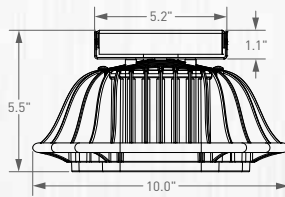

COMMERCIAL/INDUSTRIAL

ARTEMIS SERIES

MOUNTING OPTIONS & DIMENSIONS (Weights shown may vary with mounting options)

With Pendant Mount (PD). Weight: 8 lbs

With Ceiling Mount (CL). Weight: 8 lbs

LIGHTING SOLUTIONS THAT OUTSHINE ALL OTHERS.  **ephesus**