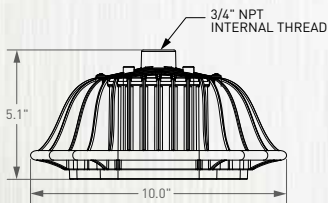

COMMERCIAL/INDUSTRIAL

ARTEMIS SERIES

MOUNTING OPTIONS & DIMENSIONS (Weights shown may vary with mounting options)

With Pendant Mount (PD). Weight: 8 lbs

With Ceiling Mount (CL). Weight: 8 lbs

LIGHTING SOLUTIONS THAT OUTSHINE ALL OTHERS.  **ephesus**